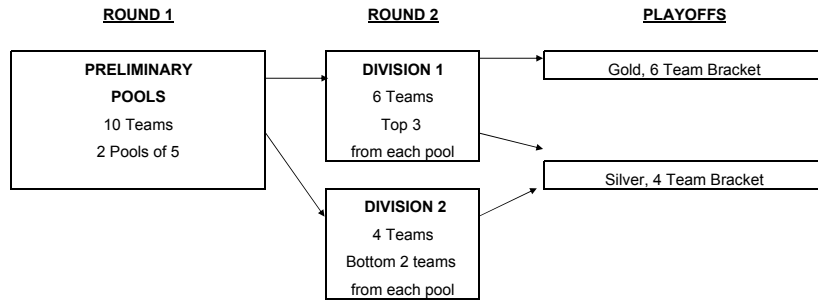

2010 CENTRAL ZONE INVITATIONAL

14 CLUB

ROUND 1 -- SATURDAY

4C P1	
11:00AM	CT 3 CT 4
1	MAVA 14 BLUE
2	DELTA FORCE 14 ELITE
3	IVA 14 JAGUARS
4	MZ CIRCLE CITY 14 WHITE
5	LOUISVILLE STARLINGS

4C P2	
11:00AM	CT 5 CT 6
1	AS TEAM IN 14 OHANA
2	MZ CIRCLE CITY 14 BLACK
3	MAVA 14 RED
4	CINCY VBC 14 GREEN
5	KIVA 14 NT LAURA

ROUND 2 -- SUNDAY